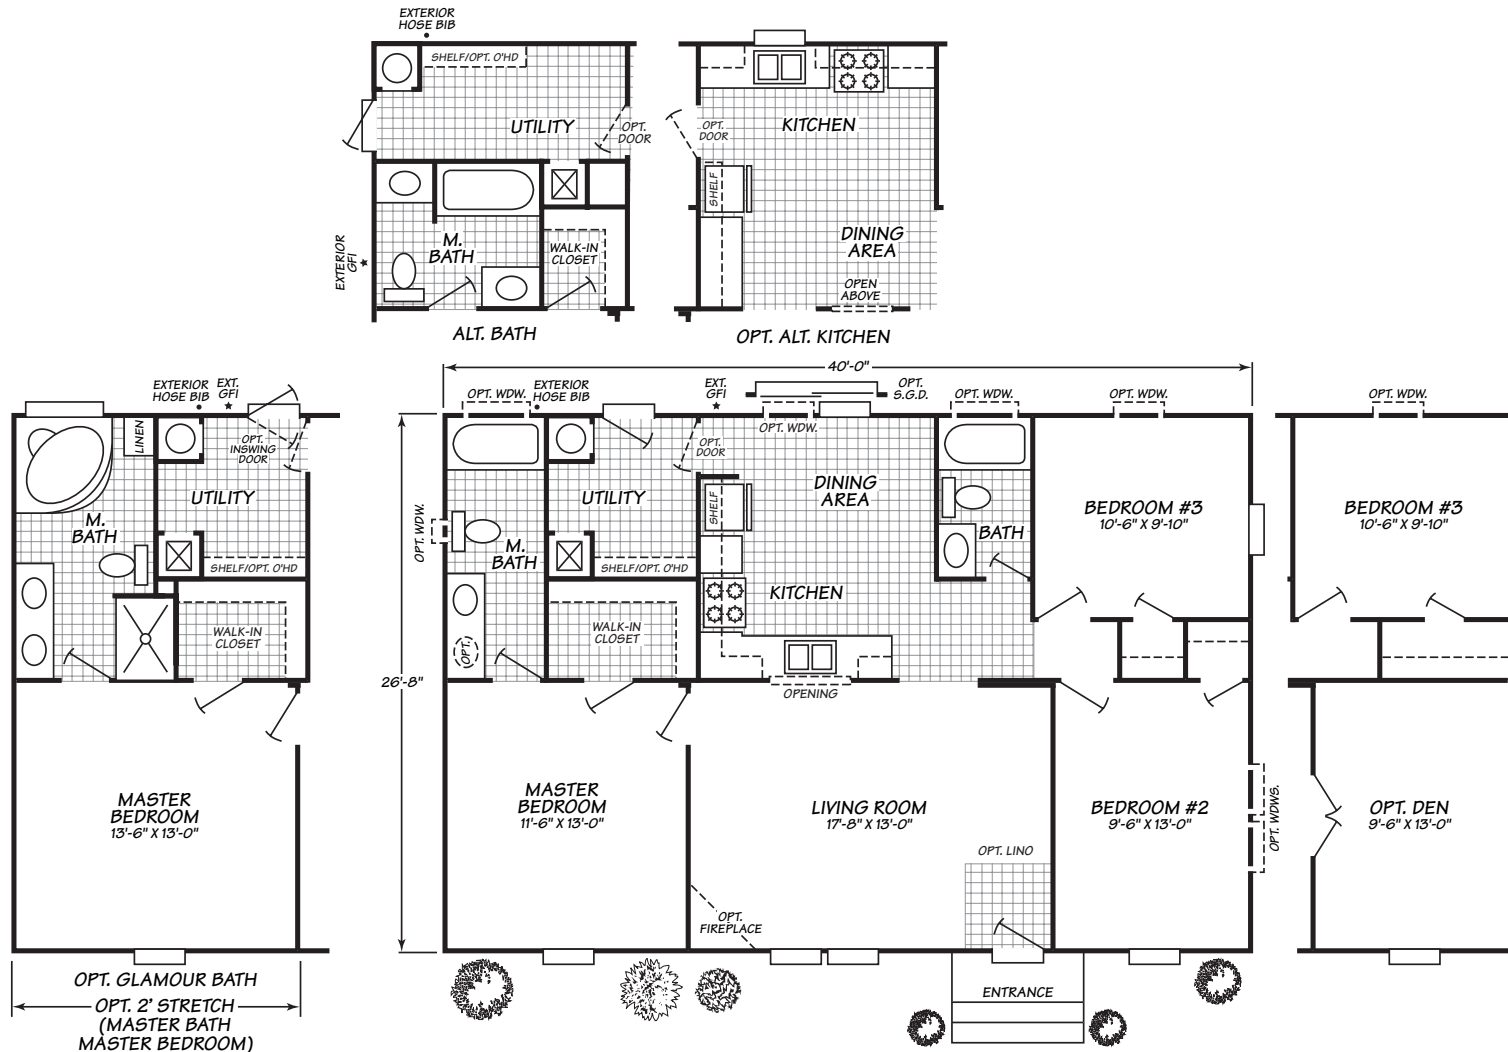

# Celebration Series Model 4403X

3 Bedrooms • 2 Baths • 1,066 Square Feet

Fleetwood Homes reserves the right to change colors, prices, specifications, models, dimensions and materials without notice. Rendering and diagrams are meant to be representative and, in keeping with Fleetwood's policy of constant updating and improvement, may vary from the actual home. All dimensions are nominal and approximated. Square footage is measured from exterior wall to exterior wall, and is an approximate figure. Length indicated in floorplans is floor length only. The length of the hitch is not included. (Add four feet to arrive at transportable length.) Ask your retailer for specifics. PRICES AND SPECIFICATIONS SUBJECT TO CHANGE WITHOUT NOTICE OR OBLIGATION.